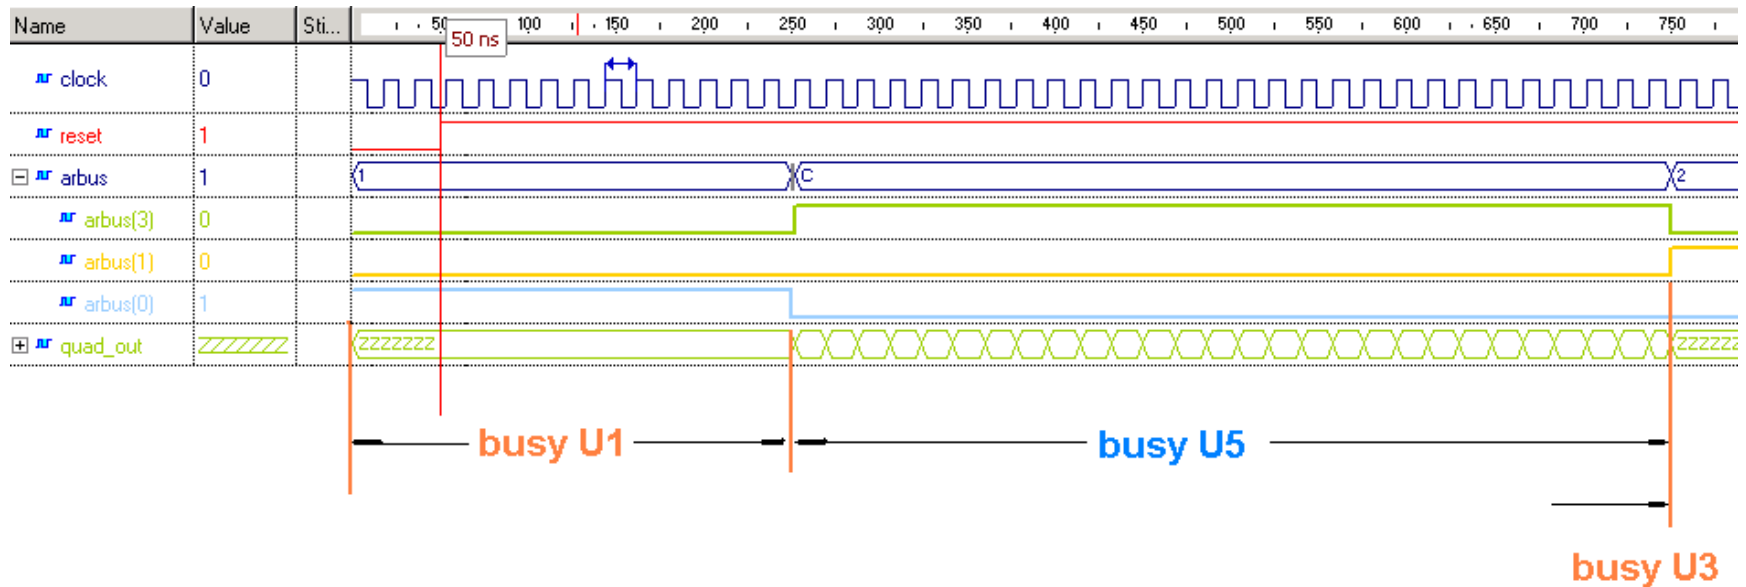

Arbiter for DFE output bus